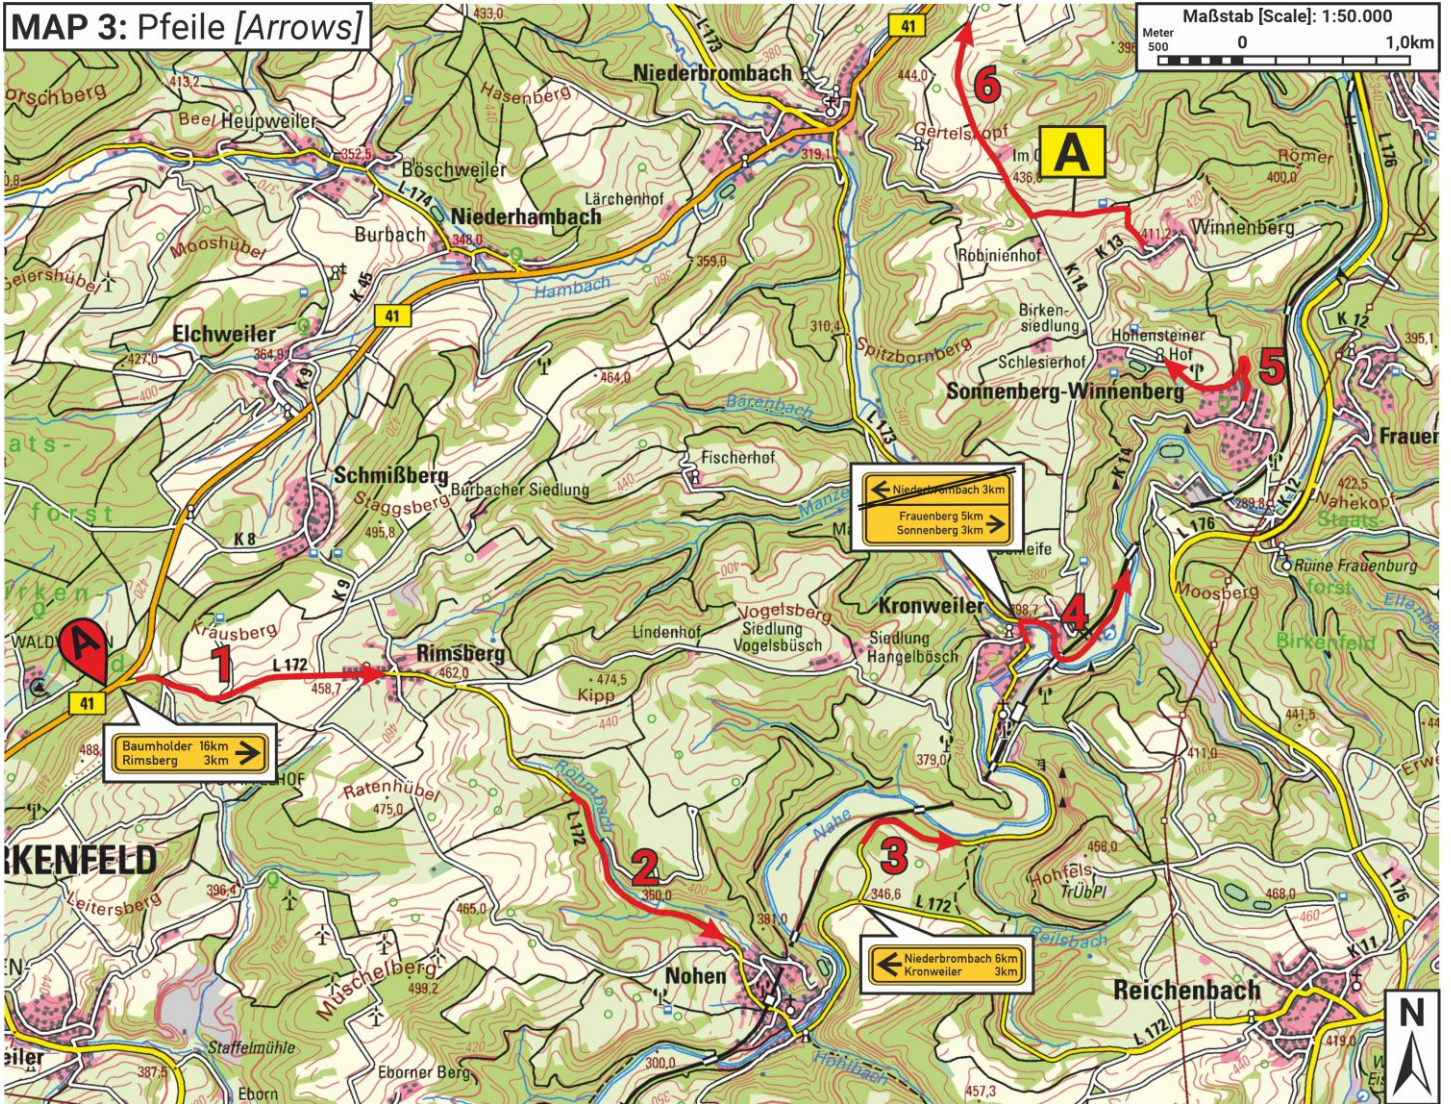

MAP 1: Pfeile [Arrows]

Maßstab [Scale]: 1:50.000  
Meter 500 0 1,0km

MAP 2: Pfeile [Arrows]

MAP 3: Pfeile [Arrows]

MAP 6: Pfeile [Arrows]