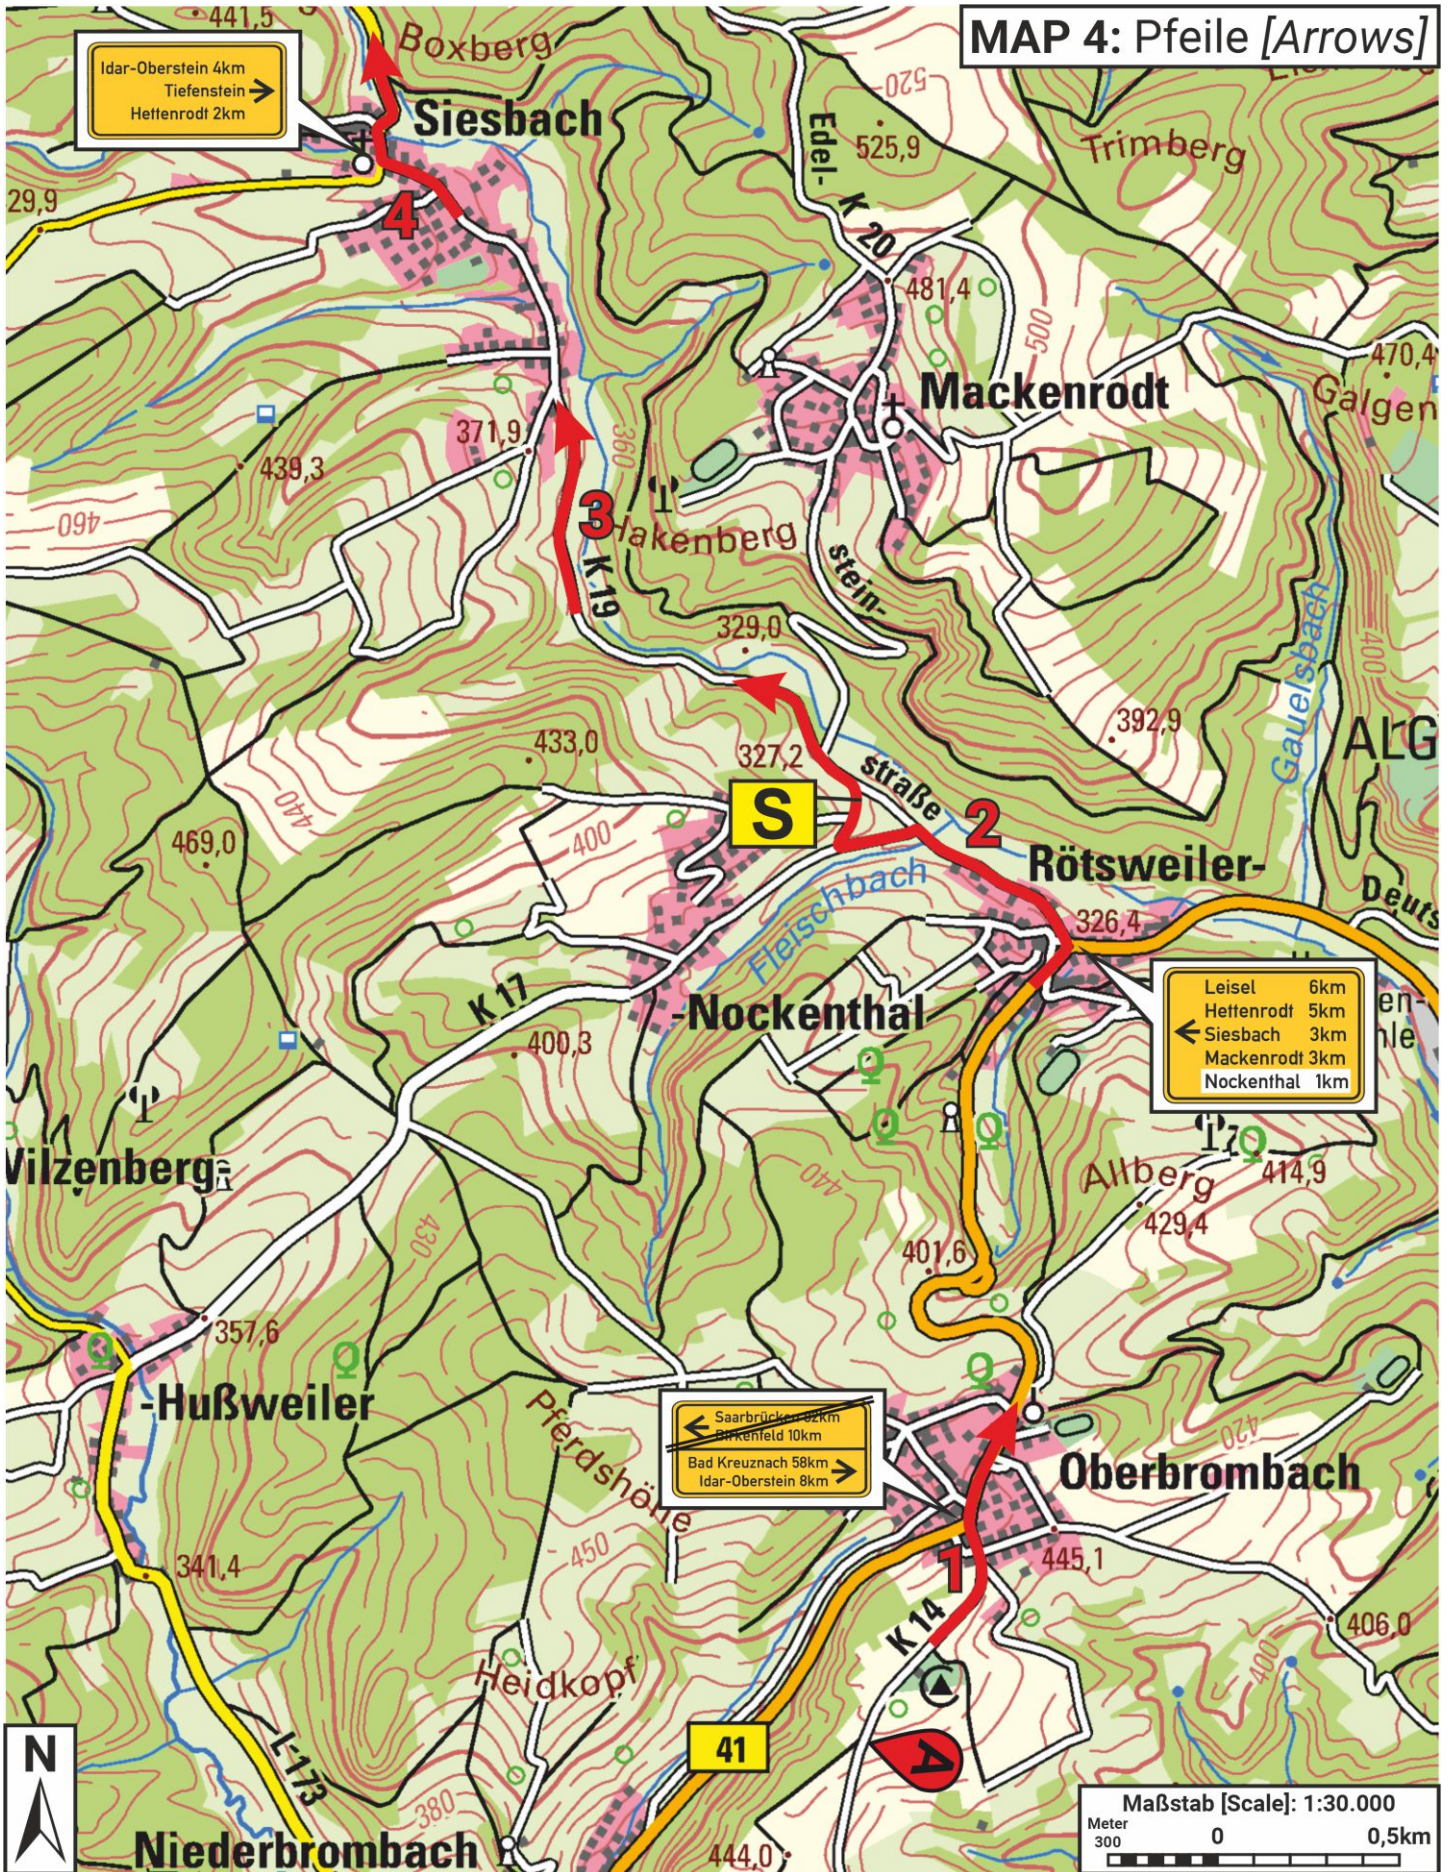

MAP 1: Pfeile [Arrows]

Maßstab [Scale]: 1:50.000  
Meter 500 0 1,0km

MAP 2: Pfeile [Arrows]

MAP 3: Pfeile [Arrows]

MAP 6: Pfeile [Arrows]