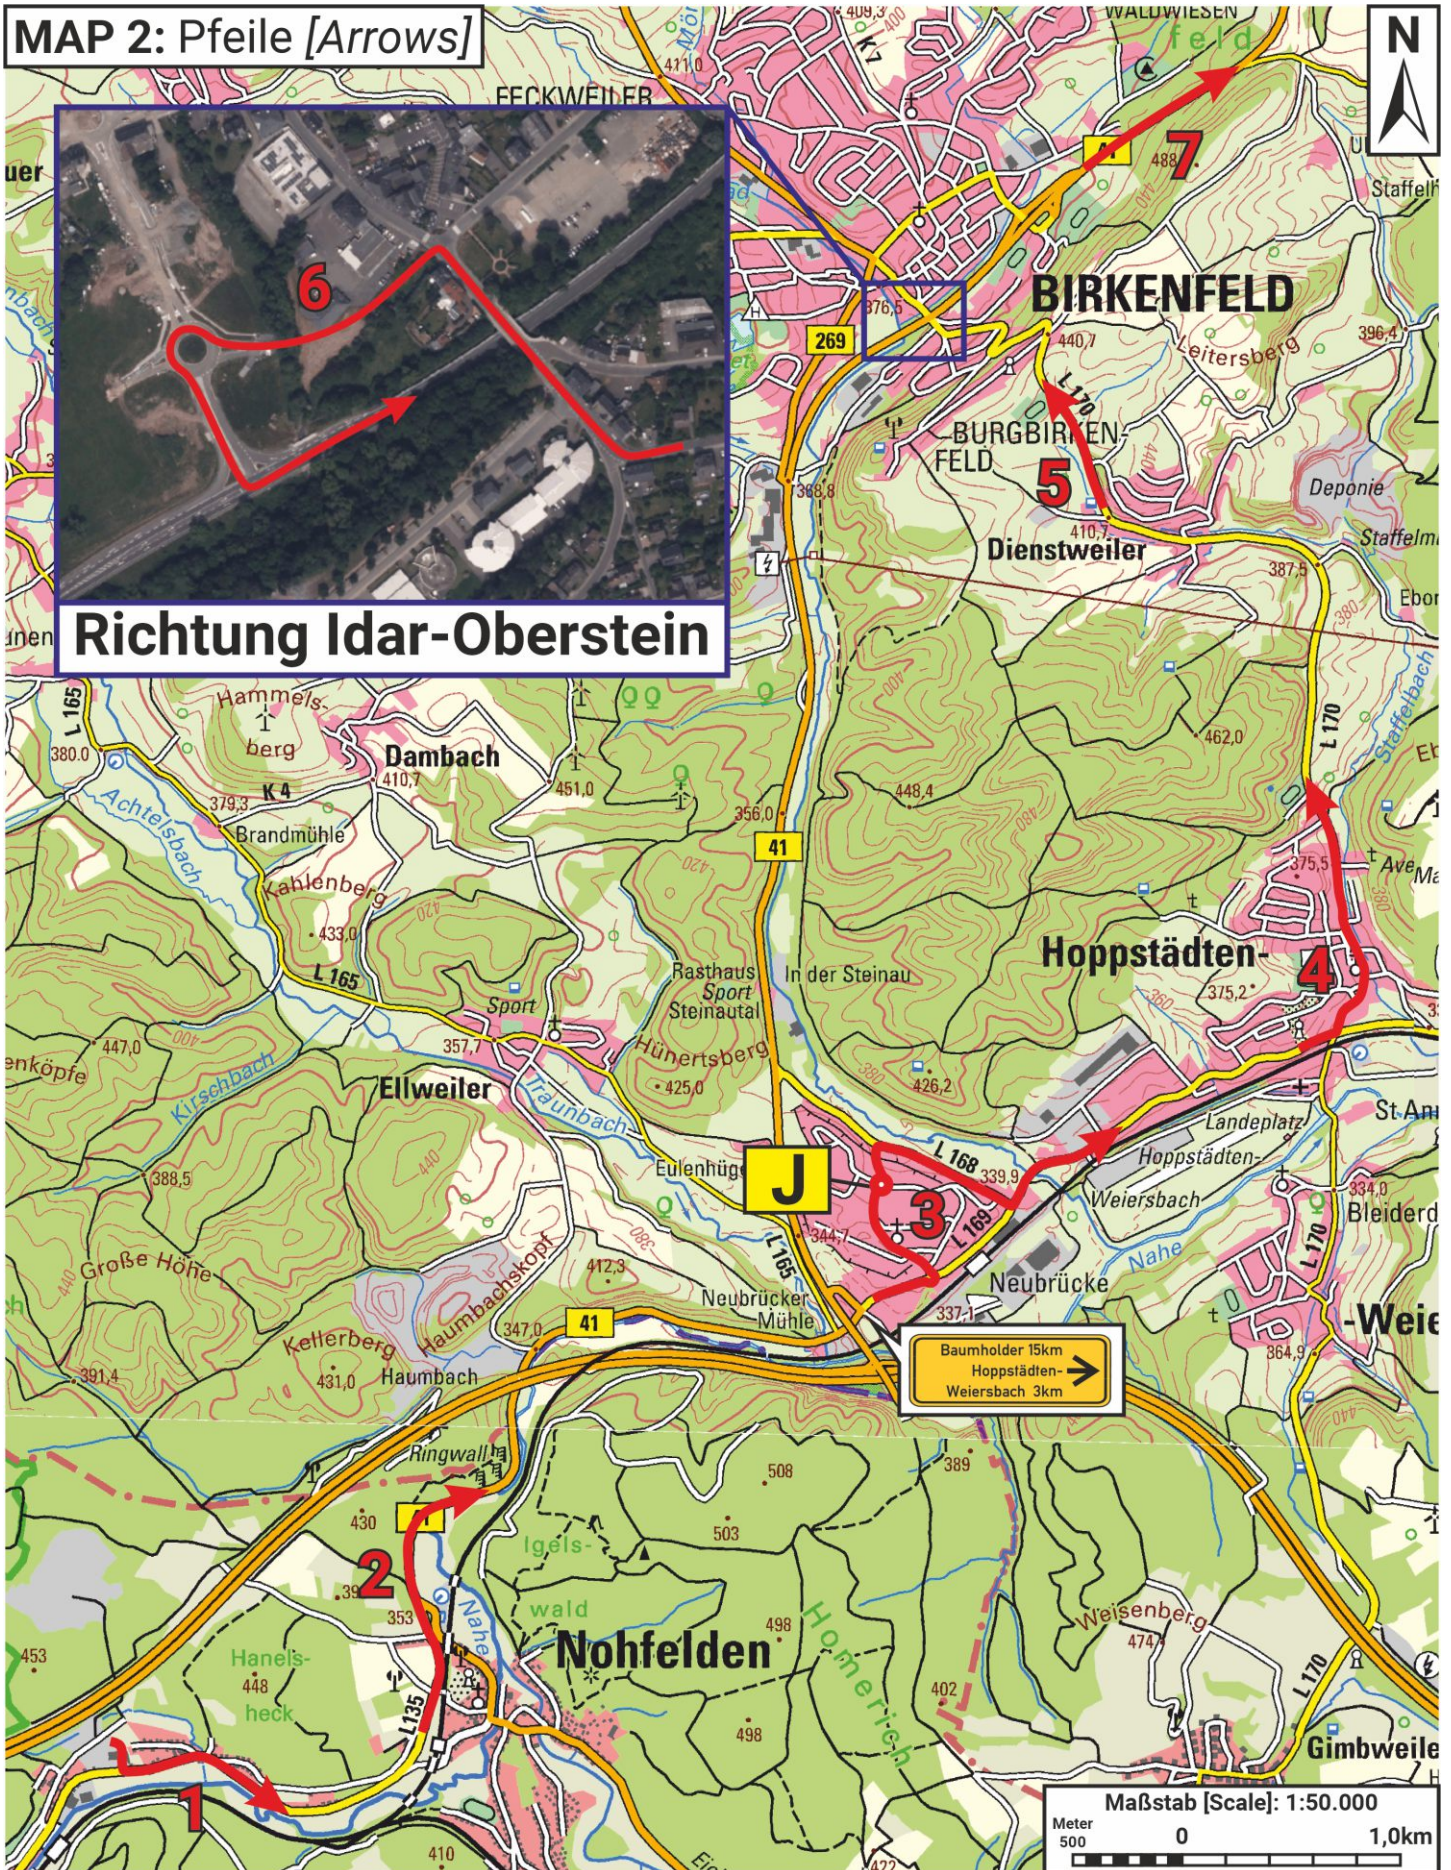

MAP 1: Pfeile [Arrows]

Maßstab [Scale]: 1:50.000  
Meter 500 0 1,0km

MAP 2: Pfeile [Arrows]

MAP 3: Pfeile [Arrows]

MAP 6: Pfeile [Arrows]