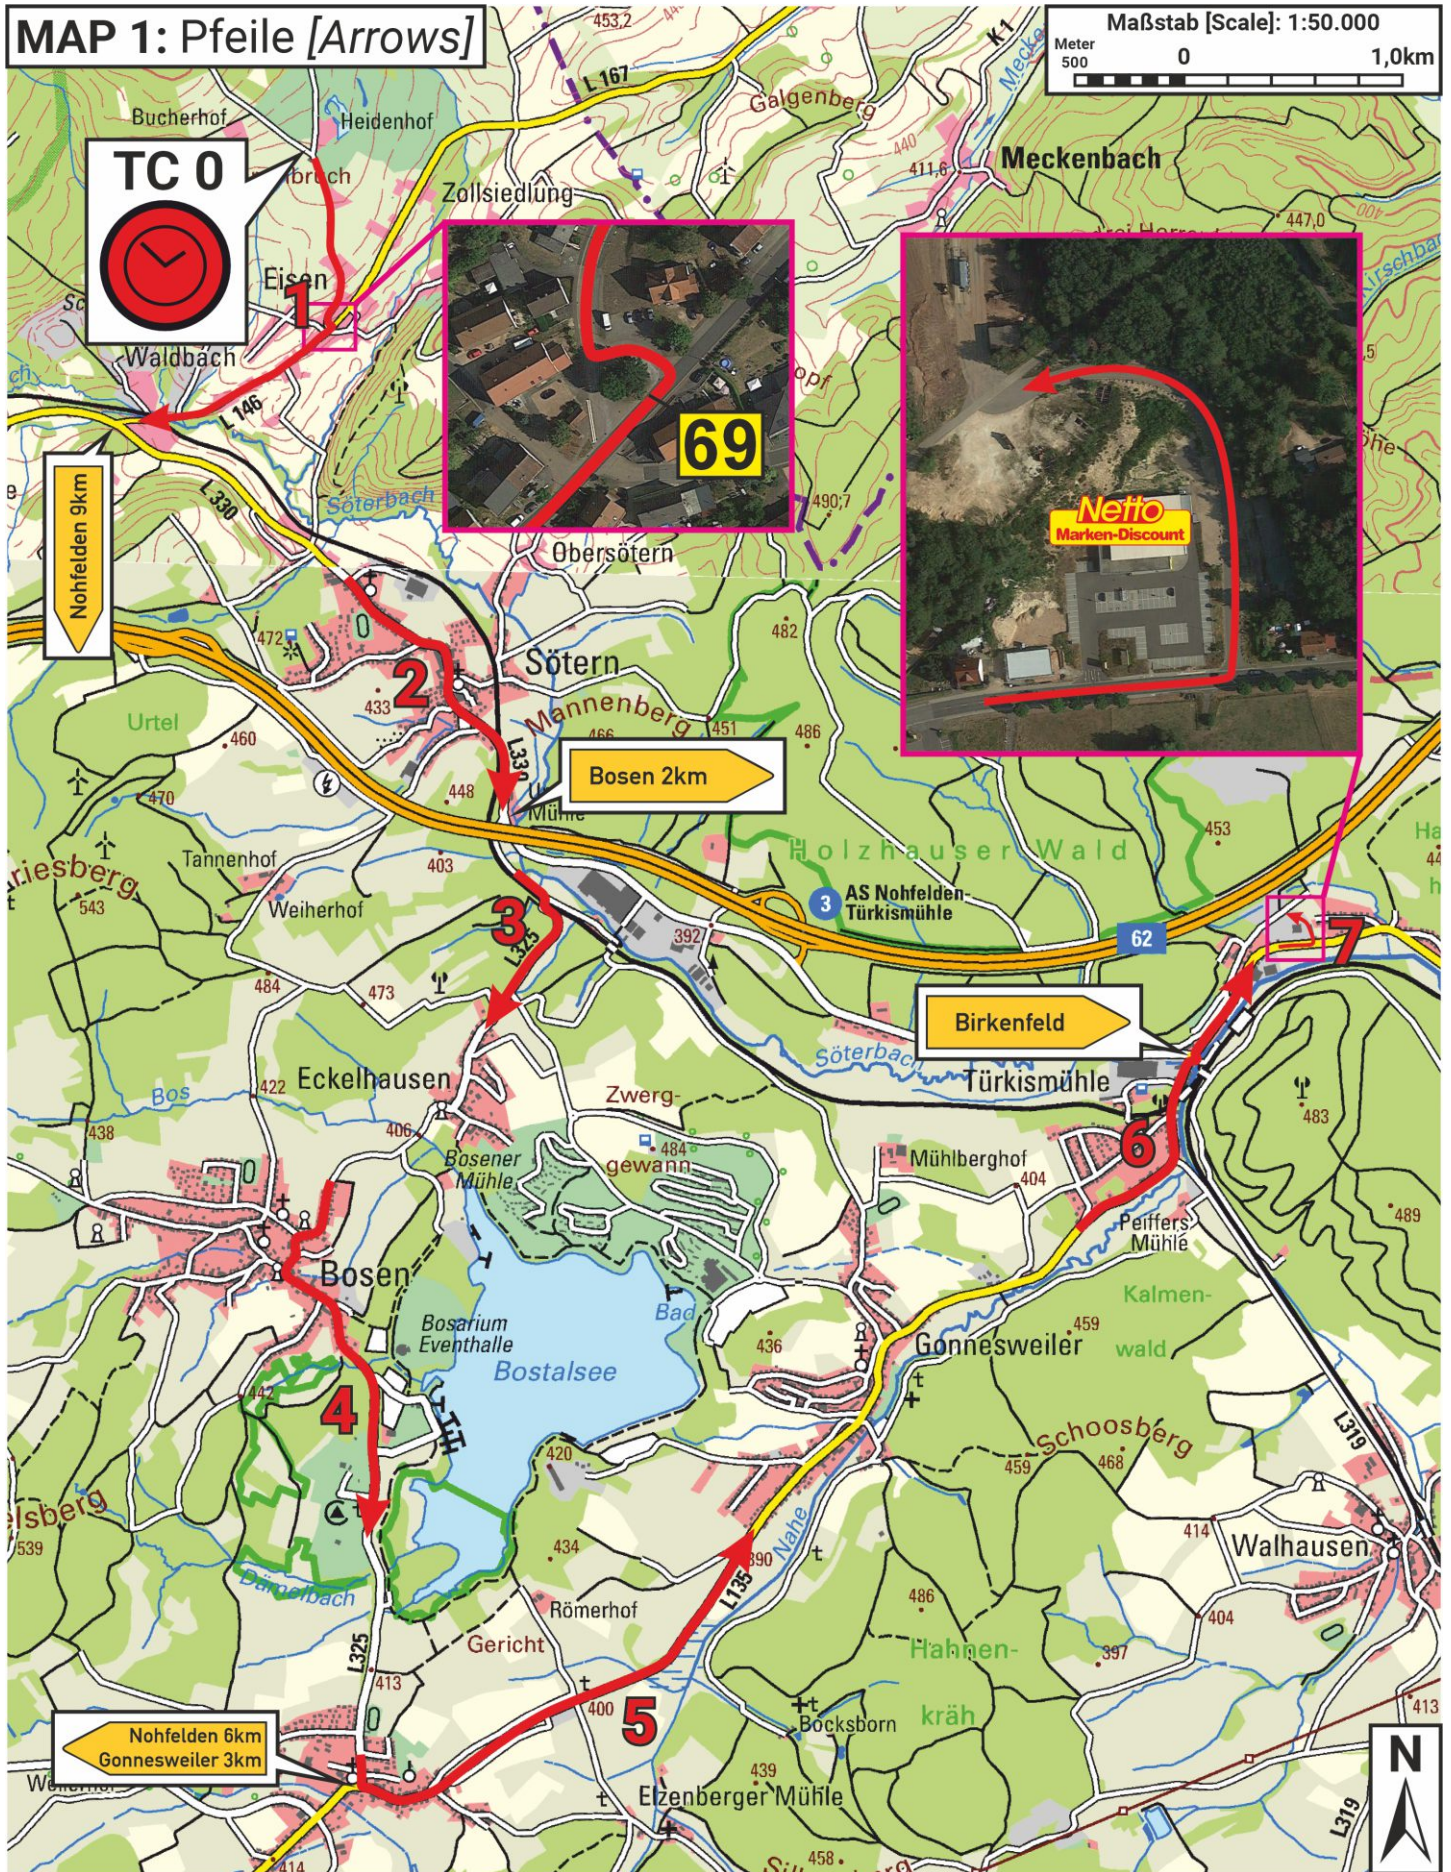

MAP 1: Pfeile [Arrows]

Maßstab [Scale]: 1:50.000  
Meter 500 0 1,0km

MAP 2: Pfeile [Arrows]

MAP 3: Pfeile [Arrows]

MAP 6: Pfeile [Arrows]